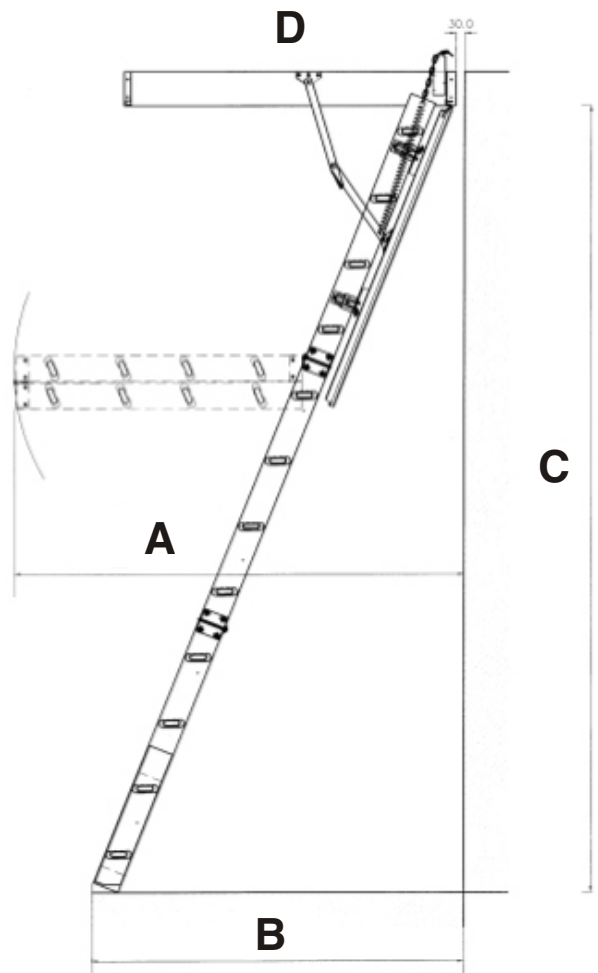

enzie economy ROOF SPACE LADDERS

Manufactured in coniferous wood, a safe and sturdy construction. Delivered fully assembled with a complete frame as well as detailed assembly instructions with pictures. The 30 mm insulated trap door is painted with a white base coat. Spring balanced trap door with recessed sealing lock, easy to manoeuvre with opening handle and sealed with a sealing strip to prevent heat loss and downward draughts. Wooden 3-part folding step ladder which fits on to the trap door when folded, no loft clearance required.

FEATURES:

Safe Treads:
Deep grooved treads assure a sure footing on every step.

Beautiful Hatch:
Insulated with built-in lock.

OPTIONAL ACCESSORIES:

Guard rail
Safety in the attic.
Available in wood or aluminium

Handrail
Made from Steel

The sketch above and the table below show space requirement in mm for wooden 3-part ladder. The space requirement depends upon ceiling height.

Size of Casing	C: Ceiling Height	B: Floor Clearance	A: Unfold Clearance
540 x 1130	2400	1160	1540
	2500	1200	1540
	2750	1305	1540

enzie economy ROOF SPACE LADDER